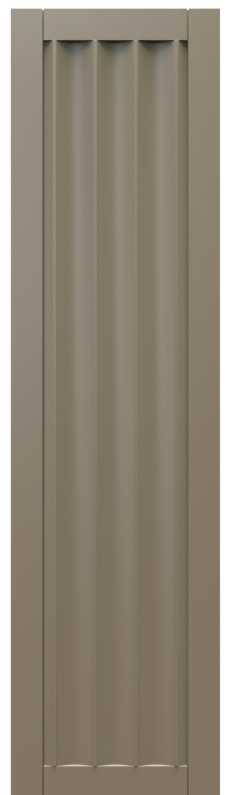

A Touch of Vintage, A Dash of Modern

Classic inspiration with modern functionality for a look that's always in style.

V-Shiplap

Flat Panel

H-Shiplap

Board & Batten

Sizes Available: 9"-24" width min/max; 14"-96" height min/max

Reeded

Faux Louver

Fluted

Sizes Available: 9"-24" width min/max; 14"-96" height min/max

See chart on pages 8-9 for color options.

COLOR OPTIONS

ALABASTER
SW7008

TRICORN BLACK
SW6258