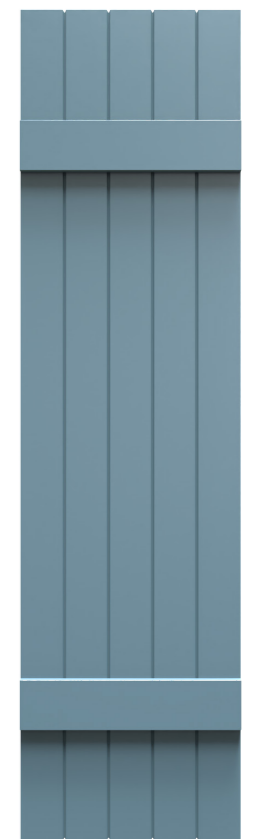

A Touch of Vintage, A Dash of Modern

Classic inspiration with modern functionality for a look that's always in style.

V-Shiplap

Flat Panel

H-Shiplap

Board & Batten

Sizes Available: 9"-24" width min/max; 14"-96" height min/max